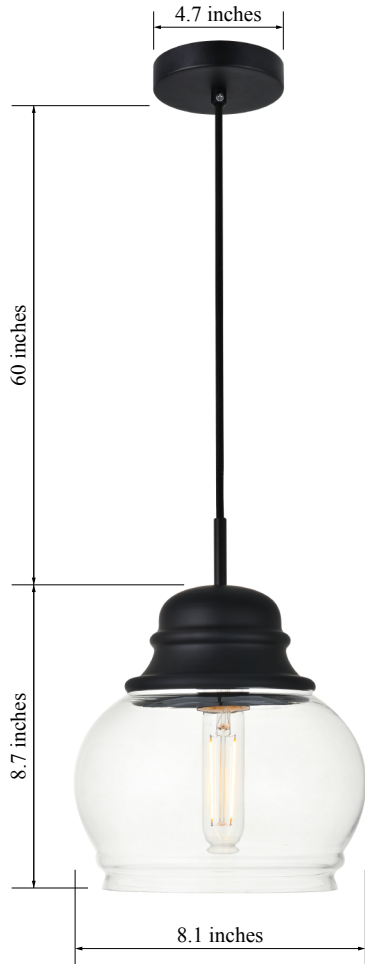

## KENNA COLLECTION

Kenna 1-Light Pendant lamp Black/Chrome and Clear Glass

Black  
Item No:LD2252BK

Chrome  
Item No:LD2252C

Available Finishes

### Dimensions

Canopy Size(in)	D4.7"H1"
Chain/Rod Length	60"
Length	N/A
Width	8.1"
Height	8.7"
Maximum Height	68.7"

### Specifications

Finish	2 Finishes
Material	Iron / Glass
Glass Color	Black/Chrome and Clear
Type	Pendant lamp
Hanging Device	Cord
Voltage	110-125V
Dimmable	Yes
Warranty	1 Year Limited
Shipment Type	Small Parcel

### Bulb / Socket

Socket Type	E26
Number of Lights	1
Wattage/Bulb	40W
Included	No